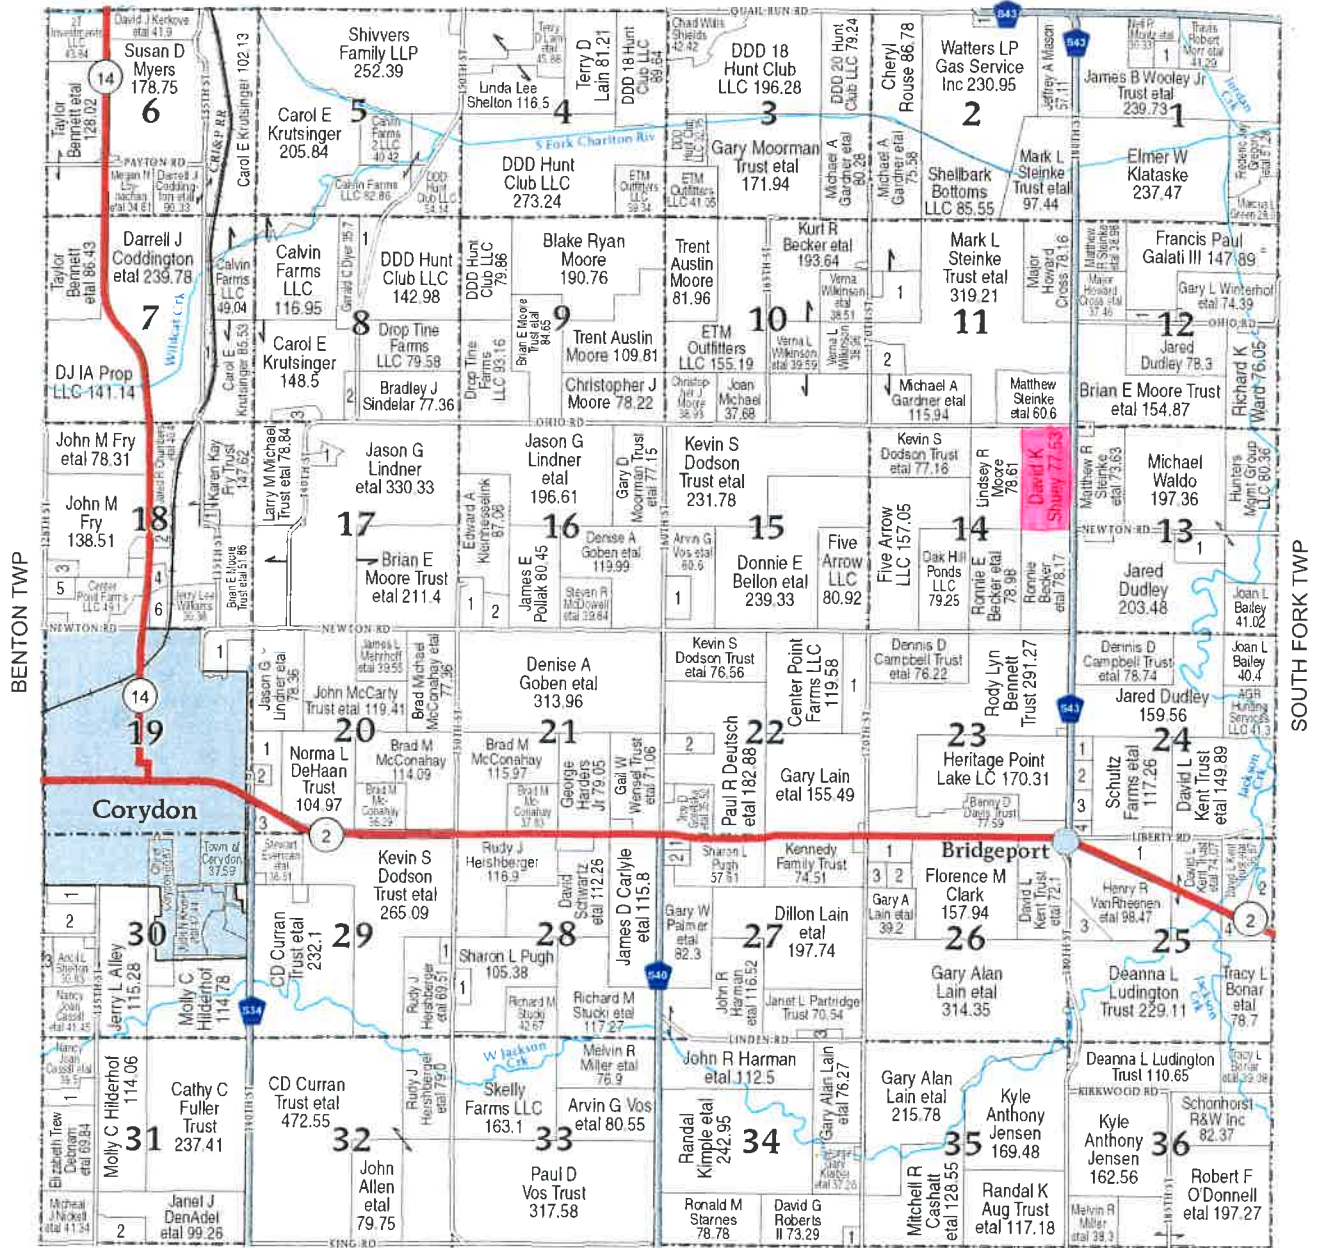

T-69-N

CORYDON PLAT

R-21-W

(Landowners)
UNION TWP

JACKSON TWP