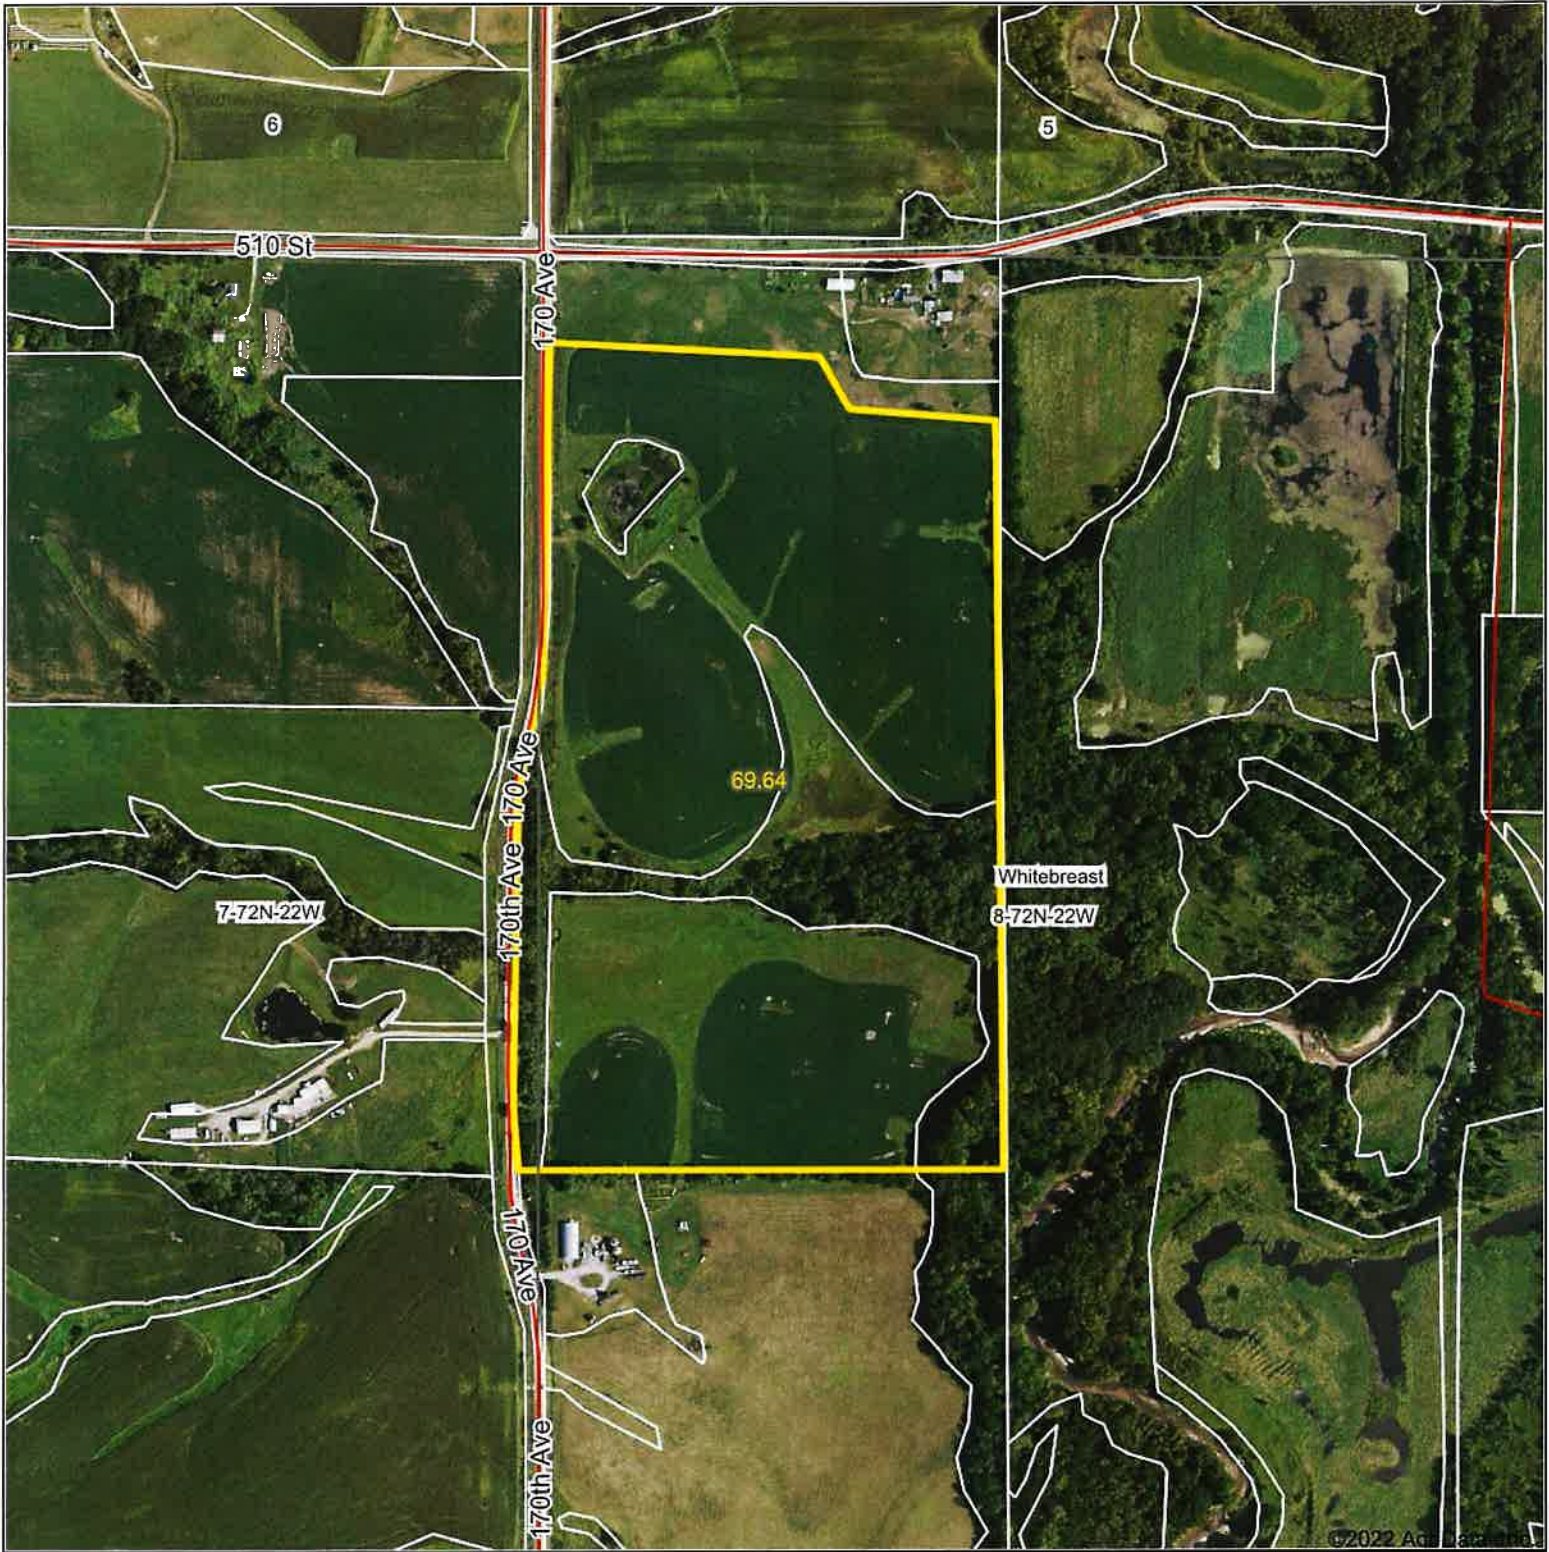

Aerial Map

Map Center: 41° 3' 11.34, -93° 25' 13.41

8-72N-22W
Lucas County
Iowa

10/3/2022

Maps Provided By

© AgnData, Inc 2021 www.AgnDataInc.com

Field borders provided by Farm Service Agency as of 5/21/2008.