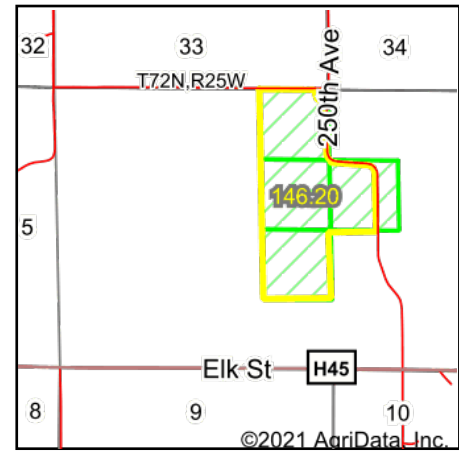

Map Center: 40° 58' 48.91, -93° 43' 54.37

Acres: 146.2
 Date: 8/2/2021
 Township: Green Bay
 County: Clarke
 State: Iowa

Maps Provided By:

PLSS Source: Bureau of Land Management (BLM)

PLSS Note: BLM contains Government Lots and Quarters. Availability and accuracy will vary by location

Short Legal:

PT SWNW 3-71N-25W AND E2NE; NESE 4-71N-25W

Long Legal:

PART OF THE SW1/4 NW1/4 OF SECTION 3, TOWNSHIP 71 NORTH, 25 WEST, CLARKE COUNTY, IOWA AND E1/2 NE1/4; NE1/4 SE1/4 OF SECTION 4, TOWNSHIP 71 NORTH, 25 WEST, CLARKE COUNTY, IOWA